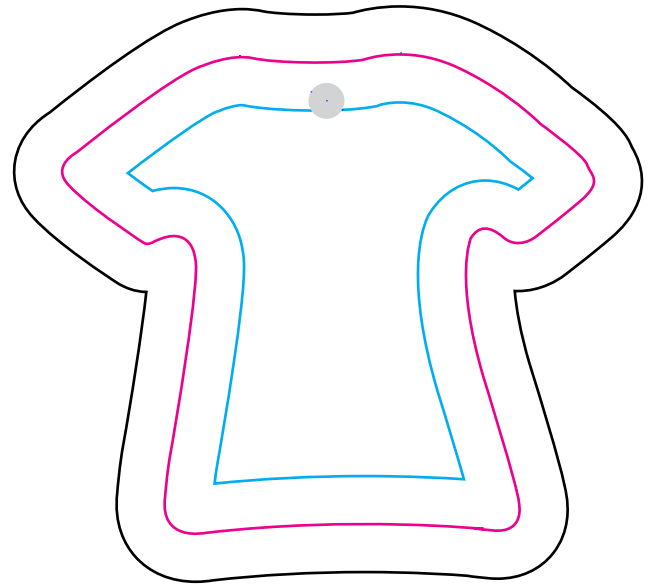

Side 1

Side 2

SAFE ZONE

All critical elements (text, images, graphics, logos, etc.) must be kept in the blue box.

ACTUAL SIZE

This is the actual size of the product.
Height: 2.49" Width: 2.77"

BLEED ZONE

Make sure to extend the background images or colors all the way to the edge of the black outline.