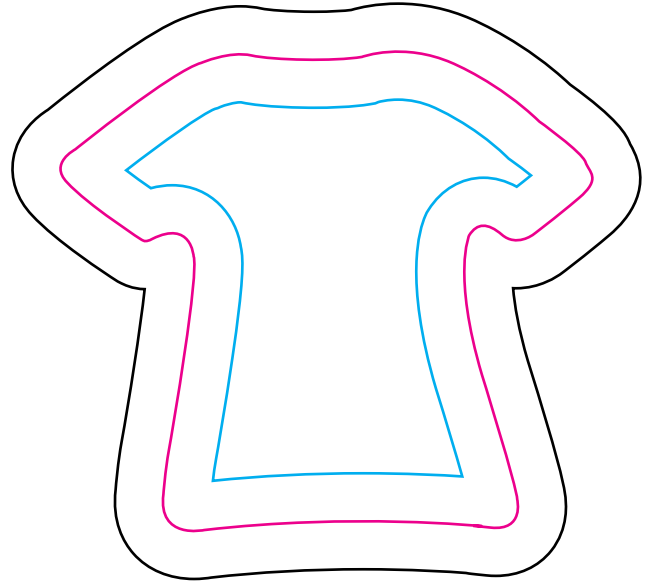

Side 1

Side 2

— **SAFE ZONE**

All critical elements (text, images, graphics, logos, etc.) must be kept in the blue box.

— **ACTUAL SIZE**

This is the actual size of the product.
Height: 2.49" Width: 2.77"

— **BLEED ZONE**

Make sure to extend the background images or colors all the way to the edge of the black outline.

IMPORTANT
Please remove the guide/instructions before printing.